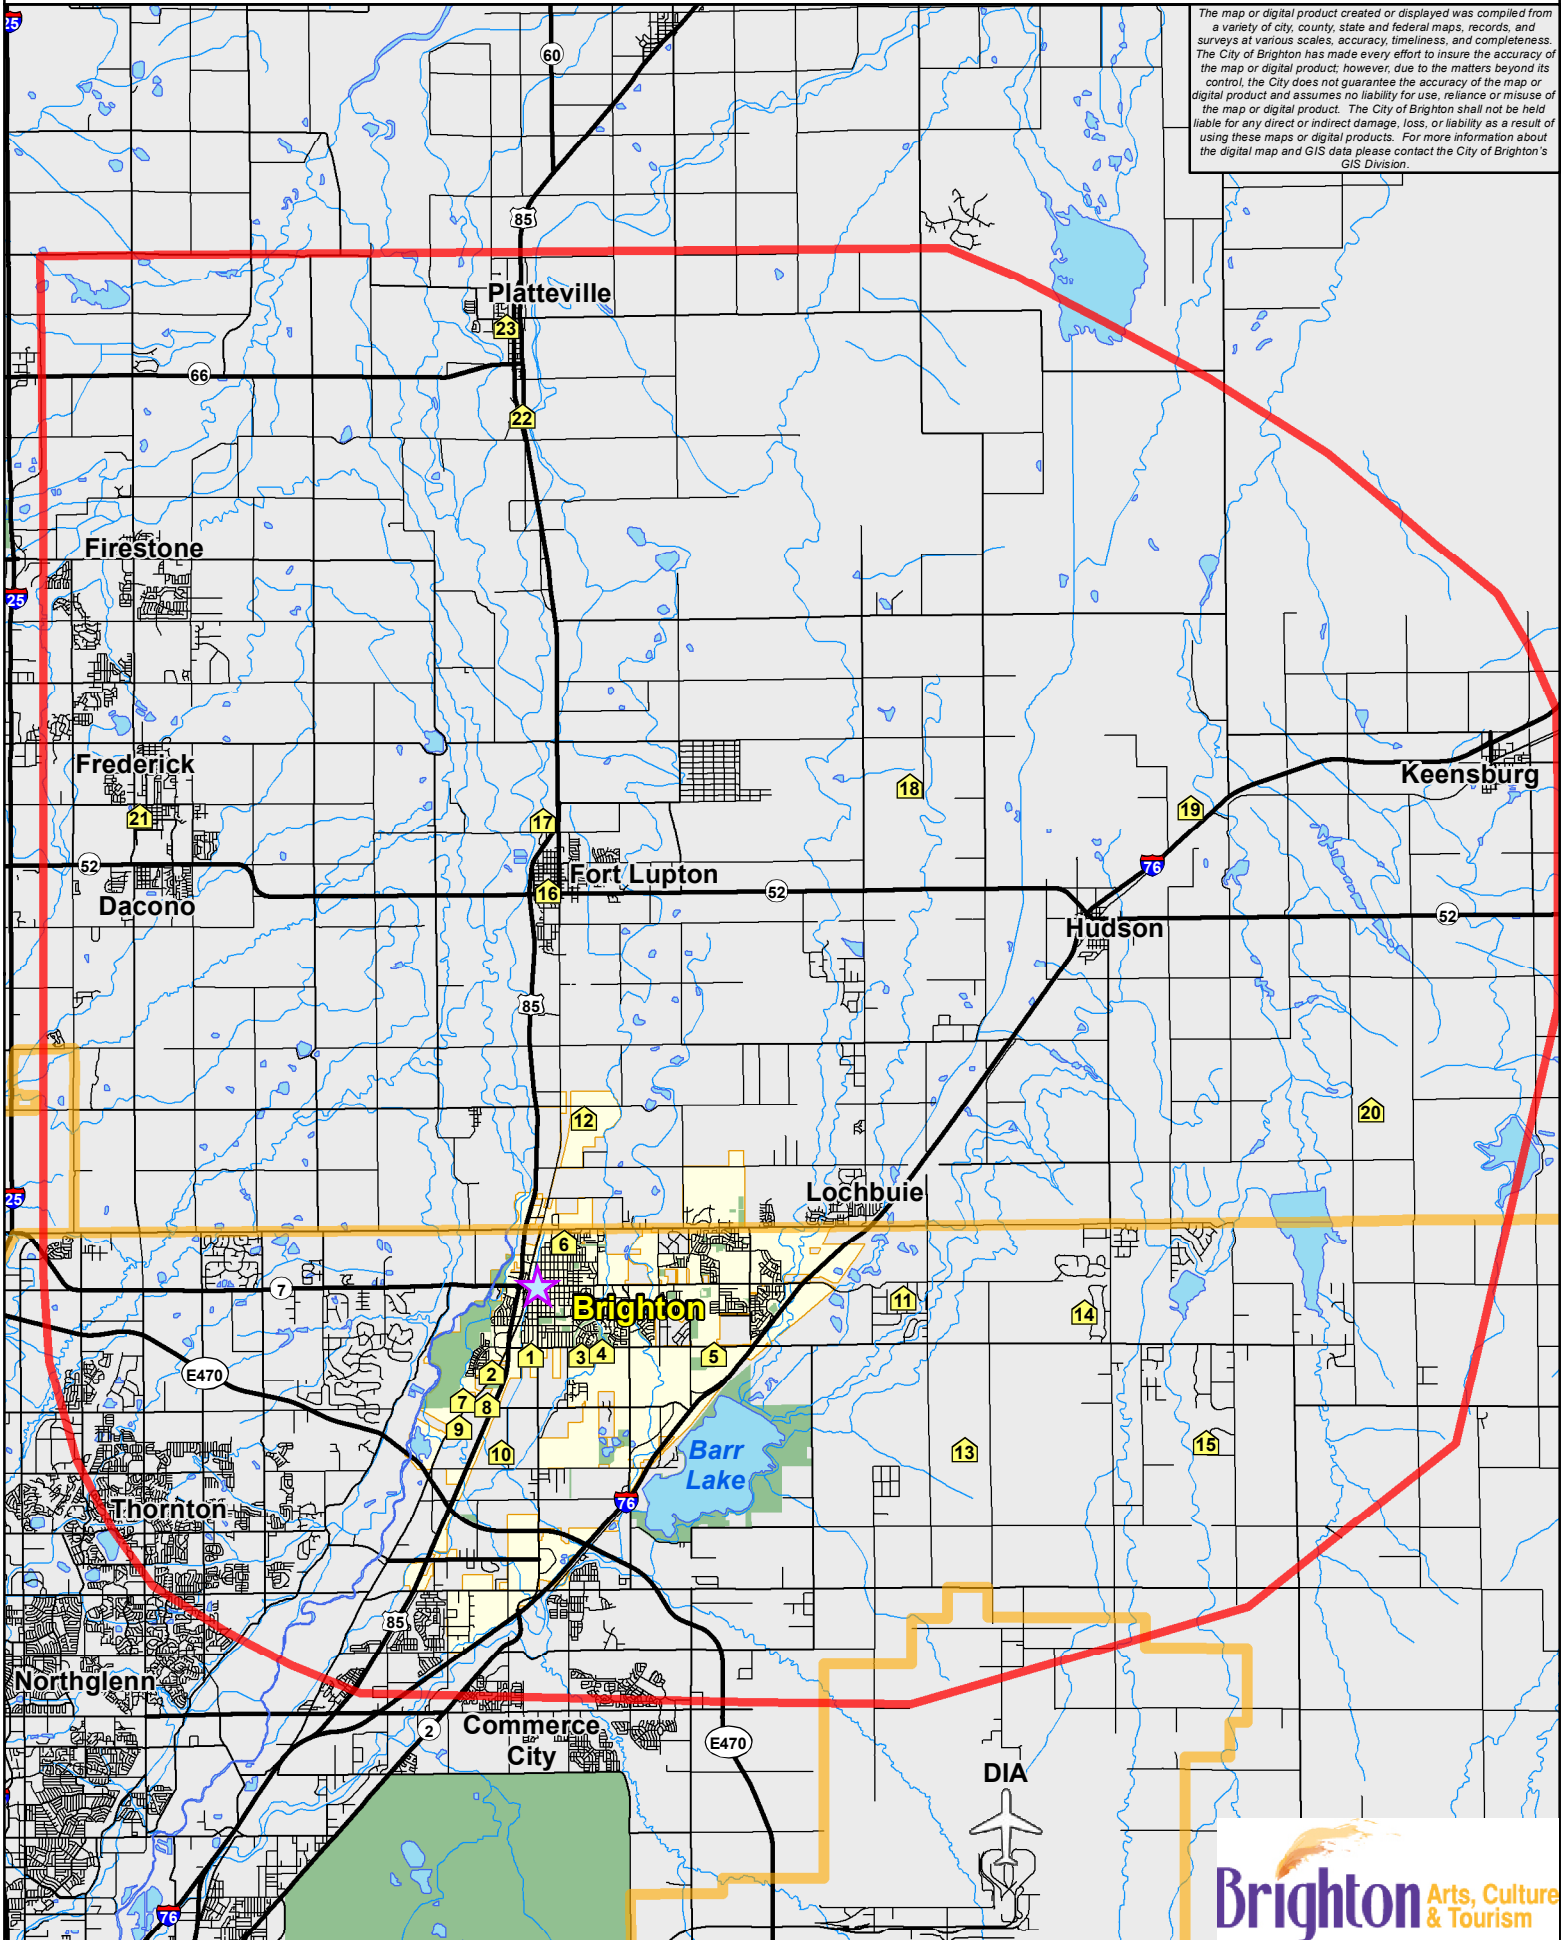

CITY OF BRIGHTON Office of Arts & Culture Influence Center

ID	Name
1	Sakata Farms
2	Lulu's Produce Market
3	Bromley Hishinuma Farm
4	Brighton Oasis Family Aquatic Park
5	BMX Park
6	Brighton Recreation Center
7	Wagon Wheel Skate Center
8	Polumbo's Roadside Market
9	Patrocco's Farm
10	Berry Patch Farms "Organic" Market
11	Van Aire Estates Airport
12	Vestas Blades Plant
13	U2 Ranch (Alpaca Ranch)
14	Great Rock Alpaca LLC
15	Absaroka Alpaca Ranch
16	Fort Lupton City Museum
17	South Platte Valley Historic Fort
18	Vintage Aero Flying Museum & Platte Valley Airpark
19	Wild West Maze
20	The Wild Animal Sanctuary
21	Miner's Memorial Museum
22	Fort Vasquez Museum
23	Platteville Pioneer Museum